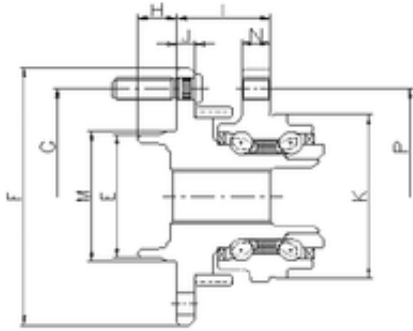

Bearing No. IJ123084

I	65 mm
E	70,11 mm
F	150 mm
G	115 mm
H	20 mm
J	9 mm
K	71,8 mm
M	70,61 mm
N	8 mm
1	Wheel Bearing
Bearing number	IJ123084