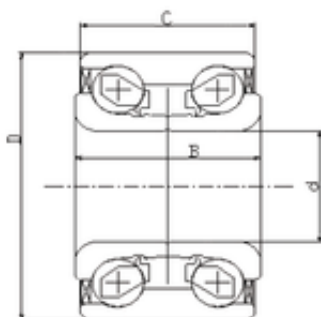

**Bearing No. IJ131008**

D	72 mm
d	35 mm
B	33 mm
C	33 mm
Size (mm)	35x72x33
Width (mm)	33
Bearing number	IJ131008
Bore Diameter (mm)	35
Outer Diameter (mm)	72