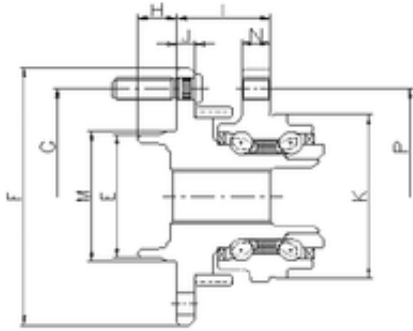

Bearing No. IJ123054

P	112 mm
I	43 mm
E	63,23 mm
F	146 mm
G	114,3 mm
H	19 mm
J	12 mm
K	87,5 mm
M	68 mm
N	11 mm
1	Wheel Bearing
Bearing number	IJ123054