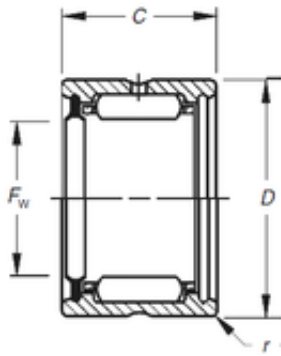

Bearing No. HJ-283720RS

| | |
|-------------------------------|--------------------|
| D | 58,738 mm |
| C | 31,75 mm |
| r | 1,52 mm |
| Fw | 44,45 mm |
| Weight | 0,22 Kg |
| Size (mm) | 44.45x58.738x31.75 |
| Width (mm) | 31,75 |
| Bearing number | HJ-283720RS |
| Bore Diameter (mm) | 44,45 |
| Outer Diameter (mm) | 58,738 |
| Basic dynamic load rating (C) | 49,8 kN |
| Basic static load rating (C0) | 81 kN |