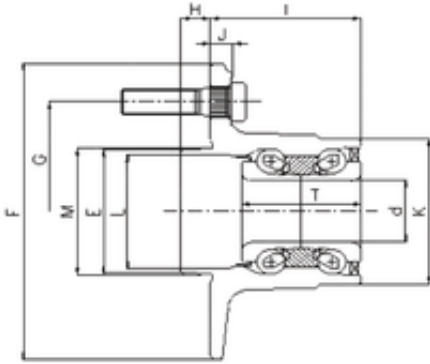

Bearing No. IJ122005

d	31,769 mm
l	55,5 mm
k	74 mm
e	63,2 mm
f	139 mm
g	108 mm
h	16,5 mm
j	10 mm
L	58,01 mm
M	64,37 mm
T	52 mm
Bearing number	IJ122005
Bore Diameter (mm)	31,769