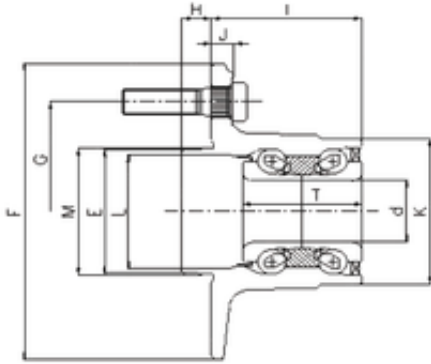

Bearing No. IJ122007

d	37,005 mm
I	52 mm
K	78 mm
E	70,465 mm
F	151 mm
G	114,3 mm
H	21 mm
J	10 mm
L	64 mm
M	71,63 mm
T	52 mm
Bearing number	IJ122007
Bore Diameter (mm)	37,005