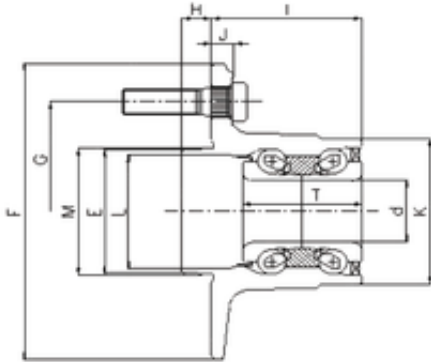

Bearing No. IJ122038

d	30 mm
I	56 mm
K	67 mm
E	56 mm
F	122 mm
G	100 mm
H	14 mm
J	10 mm
L	48 mm
M	57 mm
T	46 mm
Bearing number	IJ122038
Bore Diameter (mm)	30