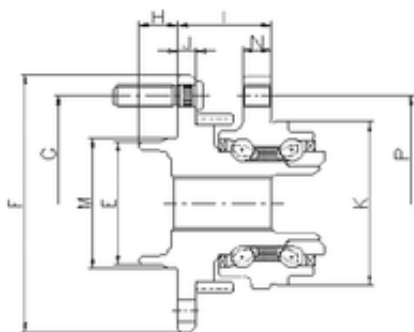

### Bearing No. IJ113035

P	92 mm
I	113 mm
E	67 mm
F	139 mm
G	114,3 mm
H	30 mm
J	10 mm
K	69 mm
M	76 mm
N	10 mm
1	Wheel Bearing
Bearing number	IJ113035