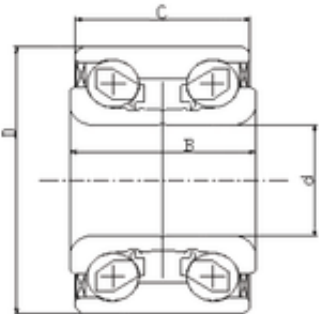

Bearing No. IJ121002

D	78 mm
d	42 mm
B	45 mm
C	45 mm
Size (mm)	42x78x45
Width (mm)	45
Bearing number	IJ121002
Bore Diameter (mm)	42
Outer Diameter (mm)	78