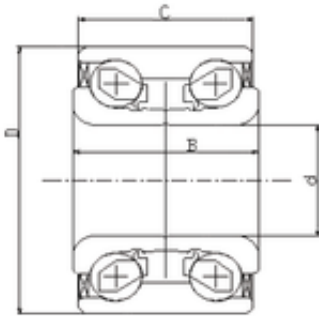

**Bearing No. IJ121004**

D	72 mm
d	39 mm
B	37 mm
C	37 mm
Size (mm)	39x72x37
Width (mm)	37
Bearing number	IJ121004
Bore Diameter (mm)	39
Outer Diameter (mm)	72