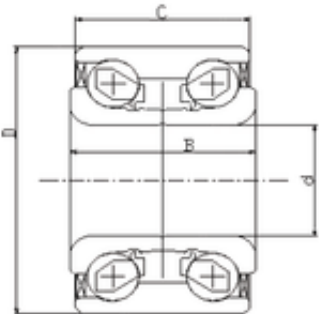

Bearing No. IJ121006

D	68 mm
d	39 mm
B	37 mm
C	37 mm
Size (mm)	39x68x37
Width (mm)	37
Bearing number	IJ121006
Bore Diameter (mm)	39
Outer Diameter (mm)	68