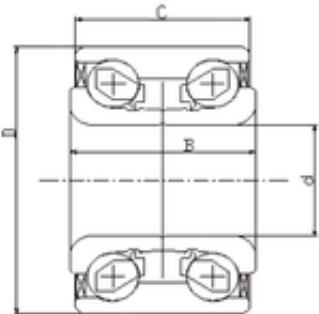

Bearing No. IJ111004

D	87 mm
d	45 mm
B	41 mm
C	39 mm
Size (mm)	45x87x41
Width (mm)	41
Bearing number	IJ111004
Bore Diameter (mm)	45
Outer Diameter (mm)	87