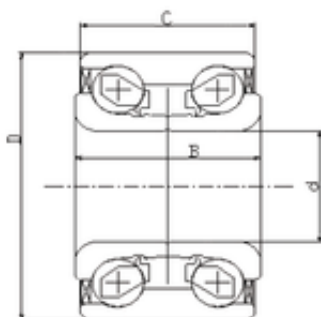

Bearing No. IJ111005

D	74 mm
d	39,1 mm
B	36 mm
C	34 mm
Size (mm)	39.1x74x36
Width (mm)	36
Bearing number	IJ111005
Bore Diameter (mm)	39,1
Outer Diameter (mm)	74