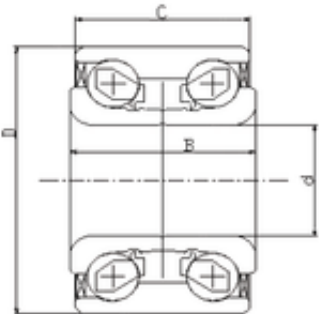

Bearing No. IJ111006

D	58 mm
d	28 mm
B	42 mm
C	42 mm
Size (mm)	28x58x42
Width (mm)	42
Bearing number	IJ111006
Bore Diameter (mm)	28
Outer Diameter (mm)	58