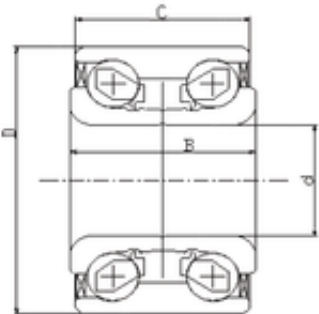

Bearing No. IJ111007

D	76 mm
d	42 mm
B	37 mm
C	35 mm
Size (mm)	42x76x37
Width (mm)	37
Bearing number	IJ111007
Bore Diameter (mm)	42
Outer Diameter (mm)	76