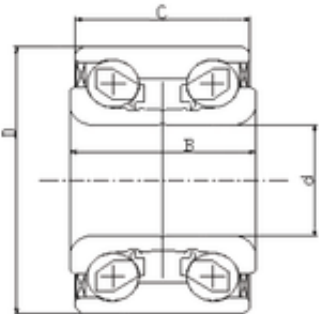

Bearing No. IJ111008

D	80 mm
d	40 mm
B	36 mm
C	34 mm
Size (mm)	40x80x36
Width (mm)	36
Bearing number	IJ111008
Bore Diameter (mm)	40
Outer Diameter (mm)	80