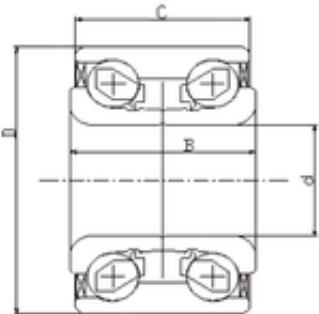

Bearing No. IJ111009

D	64 mm
d	34 mm
B	37 mm
C	37 mm
Size (mm)	34x64x37
Width (mm)	37
Bearing number	IJ111009
Bore Diameter (mm)	34
Outer Diameter (mm)	64