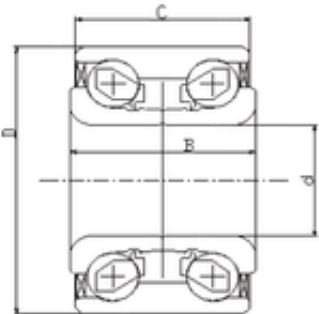

Bearing No. IJ111010

D	78 mm
d	42 mm
B	40 mm
C	40 mm
Size (mm)	42x78x40
Width (mm)	40
Bearing number	IJ111010
Bore Diameter (mm)	42
Outer Diameter (mm)	78