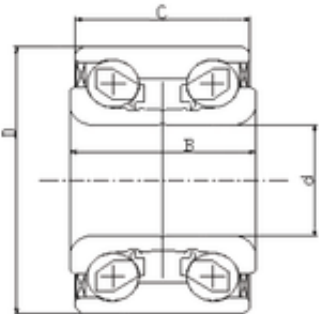

Bearing No. IJ111011

D	72 mm
d	39 mm
B	37 mm
C	37 mm
Size (mm)	39x72x37
Width (mm)	37
Bearing number	IJ111011
Bore Diameter (mm)	39
Outer Diameter (mm)	72