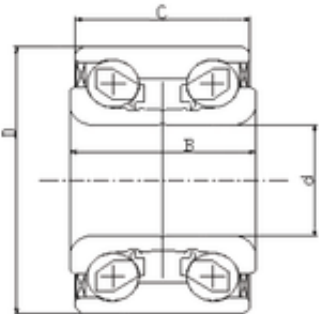

Bearing No. IJ111013

D	65 mm
d	35 mm
B	35 mm
C	35 mm
Size (mm)	35x65x35
Width (mm)	35
Bearing number	IJ111013
Bore Diameter (mm)	35
Outer Diameter (mm)	65