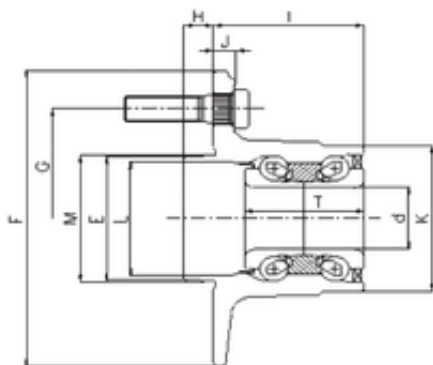

Bearing No. IJ112005

d	28 mm
I	50,5 mm
K	63 mm
E	67 mm
F	139 mm
G	114,3 mm
H	14 mm
M	58 mm
Bearing number	IJ112005
Bore Diameter (mm)	28