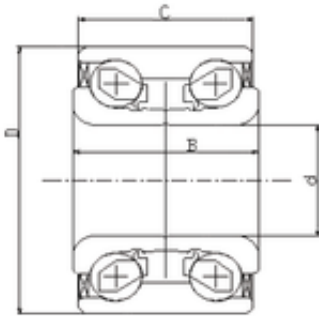

Bearing No. IJ111002

D	80 mm
d	42 mm
B	36 mm
C	34 mm
Size (mm)	42x80x36
Width (mm)	36
Bearing number	IJ111002
Bore Diameter (mm)	42
Outer Diameter (mm)	80