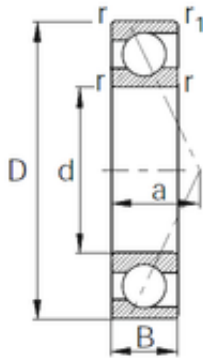

Bearing No. 7004

D	42 mm
d	20 mm
B	12 mm
C	12 mm
r min.	0,6 mm
Size (mm)	20x42x12
Width (mm)	12
Bearing number	7004
Angle (?)	25 °
Bore Diameter (mm)	20
Outer Diameter (mm)	42
(Grease) Lubrication Speed	19000 r/min
Basic dynamic load rating (C)	9,7 kN
Basic static load rating (C0)	5,6 kN