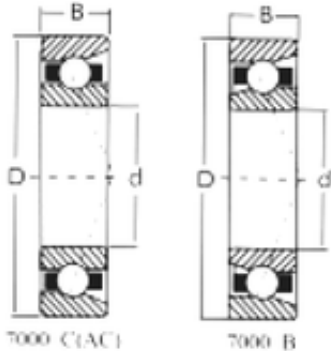

Bearing No. 7004C

D	42 mm
d	20 mm
B	12 mm
C	12 mm
Size (mm)	20x42x12
Width (mm)	12
Bearing number	7004C
Bore Diameter (mm)	20
Outer Diameter (mm)	42