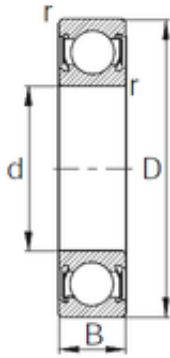

Bearing No. 6014DD

D	110 mm
d	70 mm
B	20 mm
C	20 mm
r	1.1 mm
Weight	0.615 Kg
Size (mm)	70x110x20
Width (mm)	20
Bearing number	6014DD
Bore Diameter (mm)	70
Outer Diameter (mm)	110
Basic dynamic load rating (C)	38 kN
Basic static load rating (C0)	31 kN